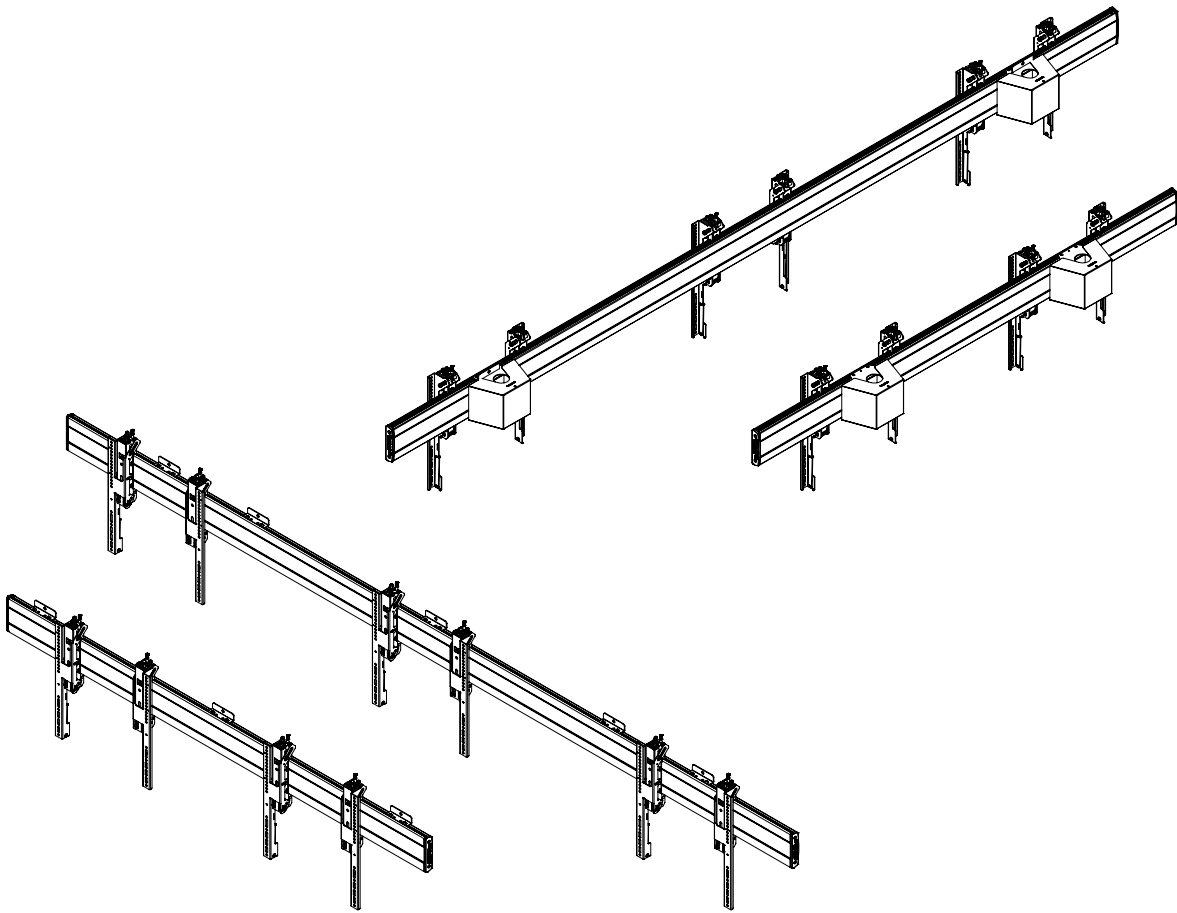

Symmetry Video Wall

Installation Guide

Symmetry Wall and Ceiling Video Wall for 46" to 55" displays

INST-1172 REV A

Bundle Kits Includes:

Item No.	SKU	7170-1073	7170-1074	7170-1075	7170-1076
A	SYM-IB-75B	1	1		
A	SYM-IB-130B			1	1
B	SYM-DB-FT	2	2	3	3
C	SYM-PA	2		2	
D	SYM-PAC	2		2	
E	SYM-IB-LB				2

Wall Application

Weight Rating:
525lbs / 238kg
175 lbs / 80kg per display

Ceiling Application

Pre-installation:

Wall Application

Ceiling Application

1

Zero Degree Position

2

3

4

Post Installation Adjustments

6

Locking and Unlocking the Display Brackets