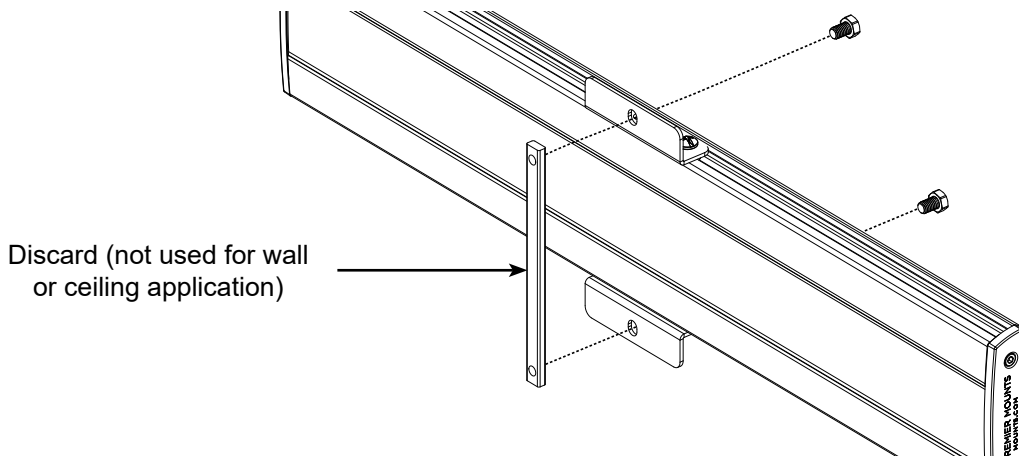

Symmetry Video Wall

Installation Guide

Symmetry Wall and Ceiling Video Wall for 46" to 55" displays

INST-1172 REV A

Bundle Kits Includes:

Item No.	SKU	7170-1073	7170-1074	7170-1075	7170-1076
A	SYM-IB-75B	1	1		
A	SYM-IB-130B			1	1
B	SYM-DB-FT	2	2	3	3
C	SYM-PA	2		2	
D	SYM-PAC	2		2	
E	SYM-IB-LB				2

Wall Application

Weight Rating:
525lbs / 238kg
175 lbs / 80kg per display

Ceiling Application

Pre-installation:

Wall Application

Ceiling Application

1

Zero Degree Position