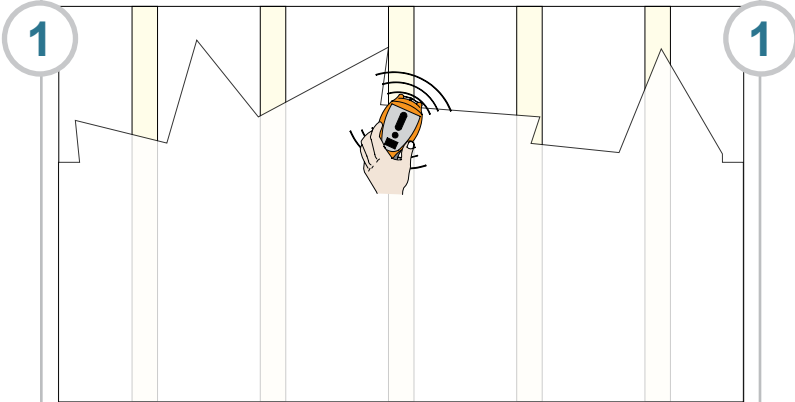

Symmetry Video Wall

Installation Guide

Symmetry Wall and Ceiling Video Wall for 46" to 55" displays

INST-1172 REV A

Bundle Kits Includes:

Item No.	SKU	7170-1073	7170-1074	7170-1075	7170-1076
A	SYM-IB-75B	1	1		
A	SYM-IB-130B			1	1
B	SYM-DB-FT	2	2	3	3
C	SYM-PA	2		2	
D	SYM-PAC	2		2	
E	SYM-IB-LB				2

Wall Application

Weight Rating:
525lbs / 238kg
175 lbs / 80kg per display

Ceiling Application

Pre-installation:

Wall Application

Ceiling Application

1

Zero Degree Position