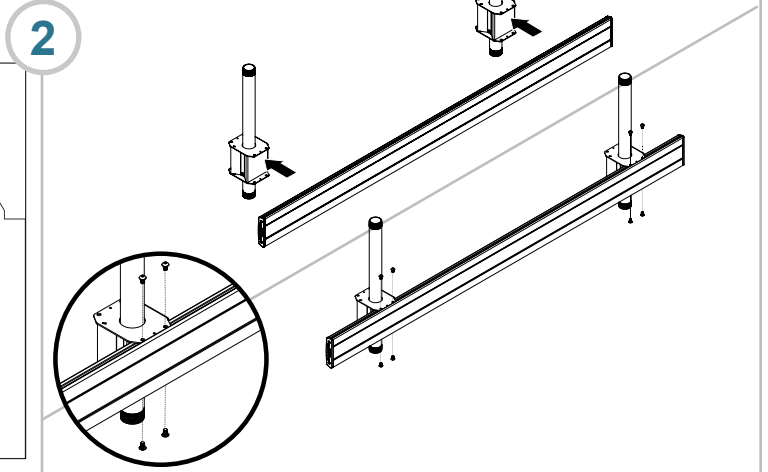

Symmetry Video Wall

Installation Guide

Symmetry Wall and Ceiling Video Wall for 46" to 55" displays

INST-1172 REV A

Bundle Kits Includes:

Item No.	SKU	7170-1073	7170-1074	7170-1075	7170-1076
A	SYM-IB-75B	1	1		
A	SYM-IB-130B			1	1
B	SYM-DB-FT	2	2	3	3
C	SYM-PA	2		2	
D	SYM-PAC	2		2	
E	SYM-IB-LB				2

Wall Application

Weight Rating:
525lbs / 238kg
175 lbs / 80kg per display

Ceiling Application

Pre-installation:

Wall Application

Ceiling Application

1

Zero Degree Position