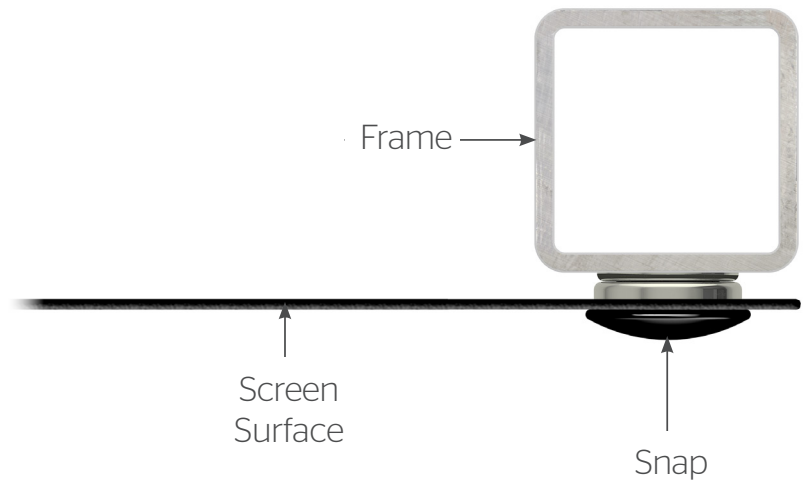

Perm-Wall

The Perm-Wall is a value screen that features a surface that snaps directly to the outside of the frame. The screen can be mounted directly to the wall. The Perm-Wall does not include mounting brackets. See the Da-Snap for this feature.

Features

- Front or rear projection surfaces snap onto the front of the black powder-coated aluminum frame
- Flat back and sides for easy installation

16:9 HDTV Format

Viewing Area (H x W)		Nominal Diagonal		Overall Dimensions	
in.	cm	in.	cm	in.	cm
37½" x 67"	95 x 170	77"	196	41½" x 71"	105 x 180
40½" x 72"	103 x 183	82"	208	44½" x 76"	113 x 193
45" x 80"	114 x 203	92"	234	49" x 84"	124 x 213
49" x 87"	124 x 221	100"	254	53" x 91"	135 x 231
52" x 92"	132 x 234	106"	269	56" x 96"	142 x 244
54" x 96"	137 x 244	110"	279	58" x 100"	147 x 254
58" x 104"	147 x 264	119"	302	62" x 108"	157 x 274
65" x 116"	165 x 295	133"	338	69" x 120"	175 x 305
78" x 139"	198 x 353	159"	404	82" x 143"	208 x 363
94½" x 168"	240 x 427	193"	490	98½" x 172"	250 x 437
108" x 192"	274 x 488	220"	559	112" x 196"	284 x 498

Available with the Following Screen Surfaces

Front Projection

Da-Mat

Half Angle: 60° Gain: 1.0

High Contrast Da-Mat

Half Angle: 45° Gain: 0.8

Rear Projection

Dual Vision

Half Angle: 65° Gain: 0.9

Da-Tex

Half Angle: 30° Gain: 1.3

Product images

A BRAND OF MILESTONE AV TECHNOLOGIES | www.milestone.com

P 800.622.3737 / 574.267.8101 F 877.325.4832 / 574.267.7804

E info@da-lite.com